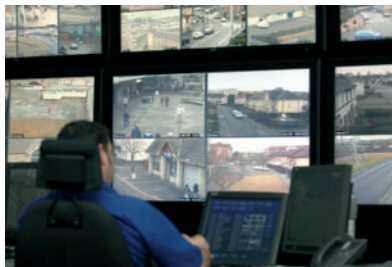

# The Patroller - Video Alarm Construction Site & Vacant Property Security System

Construction Sites and Vacant Properties are now the prime target for thieves and vandals, as well as being an inviting playground for local youths. On average 1 in 3 sites will suffer as a result of this and such can cost property owners and site managers thousands of pounds through downtime and replacement equipment costs.

What is The Patroller - Video Alarm?

The Patroller is the latest site security system which utilises sophisticated GPRS CCTV equipment. It consists of a number of cameras & detector units which are positioned around the site. When the system is armed the camera modules detect any form of movement, a 10 second video clip of what activated the alarm is transmitted to our Alarm Receiving Centre.

The ARC will review the video footage from the site and will react and co-ordinate Emergency Response Teams and the Police to your site in the event of an intruder.

Effective Site Security with RESPONSE for less than £1 per hour

How Does The Patroller - Video Alarm Work?

The system can be configured to operate in a number of ways in order to suit your requirements. A typical configuration is explained below.

- The system is armed by the last person to leave site.
- When one of the camera modules detects movement, the video is sent to the ARC.
- Within seconds an operator will review the live CCTV footage from the site.
- The operator will trigger the external warning siren.
- The Emergency Response Team will also be dispatched to site & the local Police (if necessary).
- Upon arrival the Response Team will conduct a full patrol of the site and secure where necessary.
- The ARC will continue to respond to further activations.